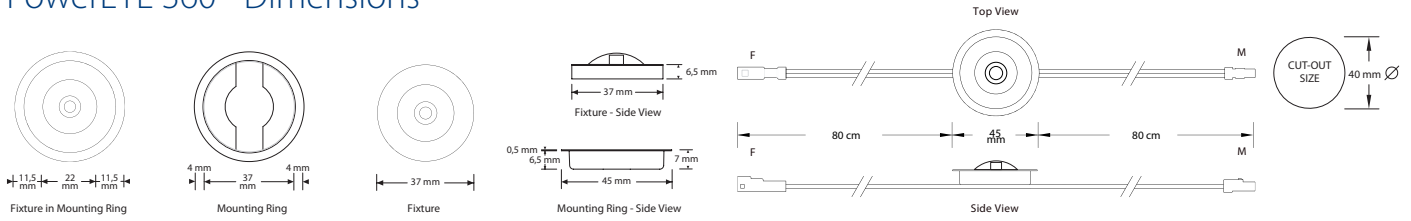

PowerEYE 360 - Dimensions