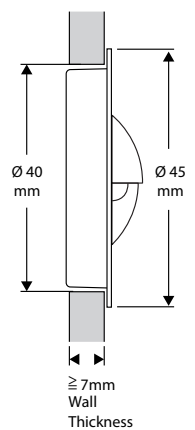

Installation Diagram PowerEYE 360

Installation Diagram PowerEYE 180

Ordering Information

Description	Finish / LED Colour	Ordering #
PowerEYE 360 - Single, Linkable LED Unit	Stainless Steel / Warm White LED	EPO-RWW-01
PowerEYE 360 - Single, Linkable LED Unit	Stainless Steel / Cool White LED	EPO-RCW-01
PowerEYE 180 - Single, Linkable LED Unit	Stainless Steel / Warm White LED	EPH-RWW-01
PowerEYE 180 - Single, Linkable LED Unit	Stainless Steel / Cool White LED	EPH-RCW-01