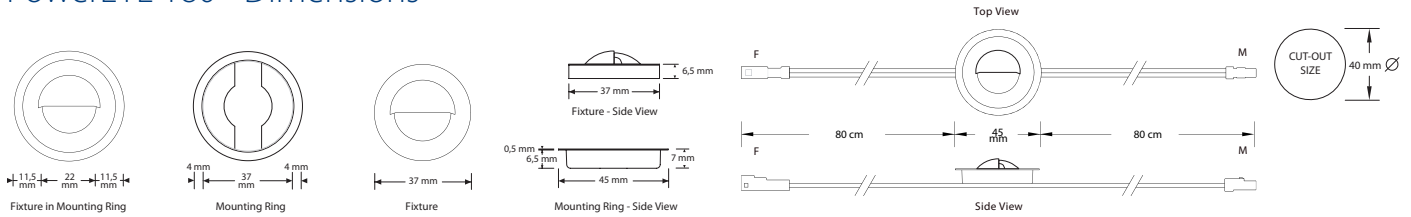

PowerEYE 180 - Dimensions