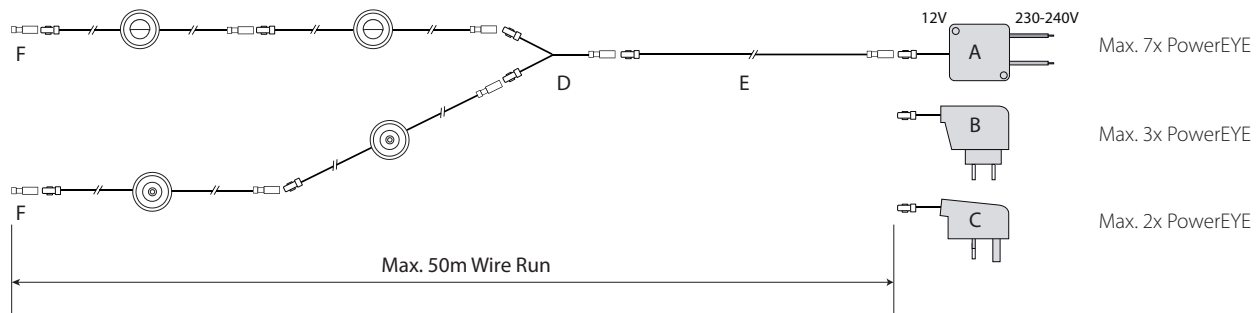

Installation Diagram PowerEYE 360

Installation Diagram PowerEYE 180

Ordering Information

Description	Finish / LED Colour	Ordering #
PowerEYE 360 - Single, Linkable LED Unit	Stainless Steel / Warm White LED	EPO-RWW-01
PowerEYE 360 - Single, Linkable LED Unit	Stainless Steel / Cool White LED	EPO-RCW-01
PowerEYE 180 - Single, Linkable LED Unit	Stainless Steel / Warm White LED	EPH-RWW-01
PowerEYE 180 - Single, Linkable LED Unit	Stainless Steel / Cool White LED	EPH-RCW-01