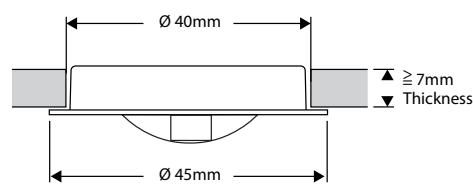

Installation Diagram PowerEYE 360

Installation Diagram PowerEYE 180

Ordering Information

Description	Finish / LED Colour	Ordering #
PowerEYE 360 - Single, Linkable LED Unit	Stainless Steel / Warm White LED	EPO-RWW-01
PowerEYE 360 - Single, Linkable LED Unit	Stainless Steel / Cool White LED	EPO-RCW-01
PowerEYE 180 - Single, Linkable LED Unit	Stainless Steel / Warm White LED	EPH-RWW-01
PowerEYE 180 - Single, Linkable LED Unit	Stainless Steel / Cool White LED	EPH-RCW-01